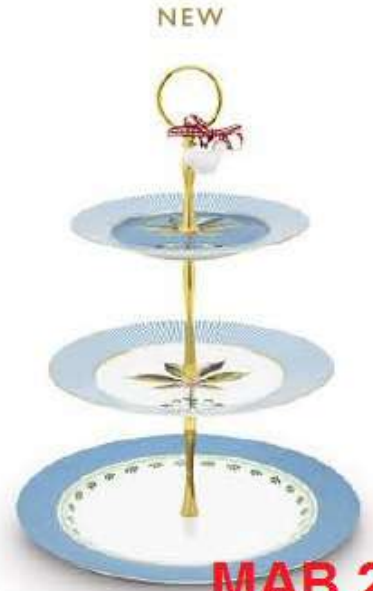

MAB 10

51.005.058 Tea Pot Small
La Majorelle Blue - 750 ml - 1/8

MAB 11

51.005.055 Tea Pot Large
La Majorelle Blue - 1.6 ltr - 1/6

MAB 9

51.013.021 Tea Tip
La Majorelle Blue - 6/48

MAB 8

51.004.108 Espresso Cup & Saucer
La Majorelle Blue - 120 ml - 6/48

MAB 7

51.004.109 Cup & Saucer
La Majorelle Blue - 280 ml - 6/24

MAB 6

51.011.027 Egg Cup
La Majorelle Blue - 6/48

MAB 5

51.003.150 Bowl
La Majorelle Blue - Ø 9.5 cm - 6/48

MAB 4

51.003.151 Bowl
La Majorelle Blue - Ø 12 cm - 6/36

MAB 3

51.001.231 Plate
La Majorelle Blue - Ø 17 cm - 6/48

MAB 2

51.001.232 Plate
La Majorelle Blue - Ø 21 cm - 6/36

MAB 1

51.001.233 Plate
La Majorelle Blue - Ø 26.5 cm - 6/24

51.018.103 Cake Tray
La Majorelle Blue - Ø 30.5 cm - 1/4
MAB 22

51.018.102 Cake Tray
La Majorelle Blue - 33.3x15.5 cm - 6/24
MAB 23

51.018.101 Cake Stand 3/Layers
La Majorelle Blue - Ø 17-21-26.5 cm - 1/6
Gift Box
MAB 24

51.002.226 Mug Small
La Majorelle Blue - 145 ml - 6/48
MAB 19